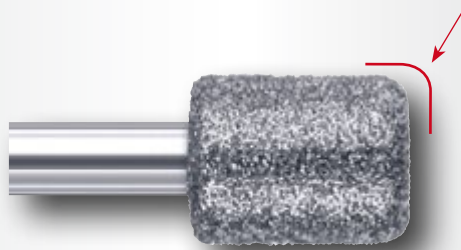

Pusch®

There is no substitute for quality

KR Version

Version KR belongs to our series of instruments with passive safety. Rounded edges are a characteristic feature of these instruments. With these, nails can be smoothed and callus removed gently and with maximum safety.

New!

New!

854KR

841KR

840KR

Our series of instruments with passive safety is specially designed for safe everyday use by pedicurists and podiatrists. The primary aim, particularly when treating diabetic patients, is to avoid injury at all times. Our series of instruments with passive safety assists the user in this.

The upper edge of the working part is rounded on all instruments of version KR. This ensures gentle treatment of high-risk patients, whether when smoothing nails or removing callus. In addition to the time-proven cylindrical basic forms, we are now offering the smaller cylindrical form 841KR for more delicate treatment. The conical version 854KR is also new: it is available in two sizes so that you can always choose the right instrument for the application and size of nail concerned. Recommended speed: 5,000 – 10,000 rpm.

As a matter of principle, we recommend that the speed be reduced when working with the dry technique, as well as when treating high-risk patients.

Rounded edge

Medium grit

						
BUSCH	841KR	New!	840KR	New!	New!	854KR
Ø ISO	035		055			040