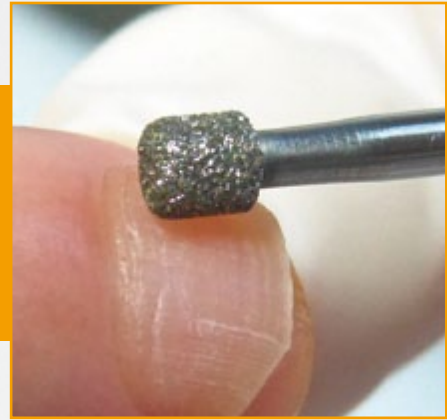

Pusch®

There is no substitute for quality

KR Version

Version KR belongs to our series of instruments with passive safety. Rounded edges are a characteristic feature of these instruments. With these, nails can be smoothed and callus removed gently and with maximum safety.

New!

New!

854KR

841KR

840KR

Our series of instruments with passive safety is specially designed for safe everyday use by pedicurists and podiatrists. The primary aim, particularly when treating diabetic patients, is to avoid injury at all times. Our series of instruments with passive safety assists the user in this.

The upper edge of the working part is rounded on all instruments of version KR. This ensures gentle treatment of high-risk patients, whether when smoothing nails or removing callus. In addition to the time-proven cylindrical basic forms, we are now offering the smaller cylindrical form 841KR for more delicate treatment. The conical version 854KR is also new: it is available in two sizes so that you can always choose the right instrument for the application and size of nail concerned. Recommended speed: 5,000 – 10,000 rpm.

As a matter of principle, we recommend that the speed be reduced when working with the dry technique, as well as when treating high-risk patients.

Rounded edge

Medium grit

						
BUSCH	841KR	New!	840KR	New!	New!	854KR
Ø ISO	035		055			040